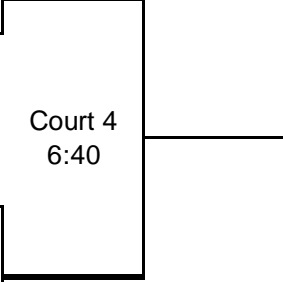

JV/Varsity Tournament

Loser of the last match will ref
the following game on that court

HIGHLIGHTED TEAMS REF FIRST

KSTY VARSITY RED

CYPRESS WARRIORS

TEXAS ELITE

JERSEY VILLAGE PINK

Court 5
5:00

TEXAS ELITE

T.O.

THUNDER

Court 6
5:50

WILLOWBROOK 15 WHITE

Court 5
5:50

Court 5
6:40

Court 2
7:30