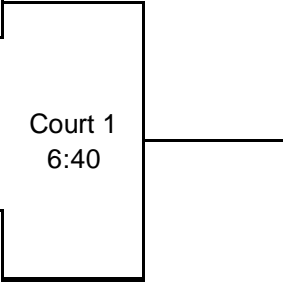

JV/Varsity Tournament

Loser of the last match will ref
the following game on that court

HIGHLIGHTED TEAMS REF FIRST

KSTY VARSITY RED

CYPRESS WARRIORS

TEXAS ELITE

JERSEY VILLAGE PINK

Court 5
5:00

TEXAS ELITE

T.O.

THUNDER

Court 6
5:50

WILLOWBROOK 15 WHITE

Court 5
5:50

Court 5
6:40

Court 2
7:30