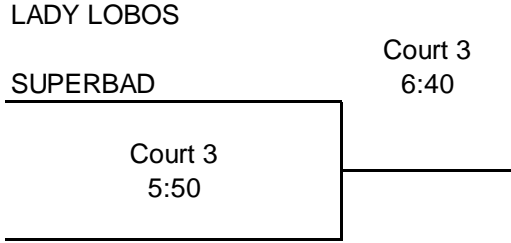

JV/Varsity Tournament

Loser of the last match will ref
the following game on that court

HIGHLIGHTED TEAMS REF FIRST

KSTY VARSITY RED

CYPRESS WARRIORS

TEXAS ELITE

JERSEY VILLAGE PINK

Court 5
5:00

TEXAS ELITE

T.O.

THUNDER

Court 6
5:50

WILLOWBROOK 15 WHITE

Court 5
5:50

Court 5
6:40

Court 2
7:30