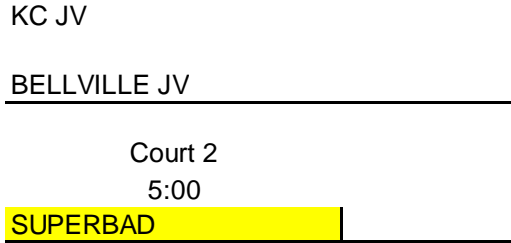

JV/Varsity Tournament

Loser of the last match will ref
the following game on that court

HIGHLIGHTED TEAMS REF FIRST

KSTY VARSITY RED

CYPRESS WARRIORS

TEXAS ELITE

JERSEY VILLAGE PINK

Court 5
5:00