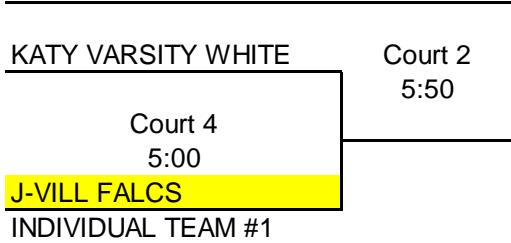

JV/Varsity Tournament

Loser of the last match will ref
the following game on that court

HIGHLIGHTED TEAMS REF FIRST

KSTY VARSITY RED

CYPRESS WARRIORS

TEXAS ELITE

JERSEY VILLAGE PINK

Court 5
5:00

TEXAS ELITE

T.O.

THUNDER

Court 6
5:50

WILLOWBROOK 15 WHITE

Court 5
5:50

Court 5
6:40

Court 2
7:30