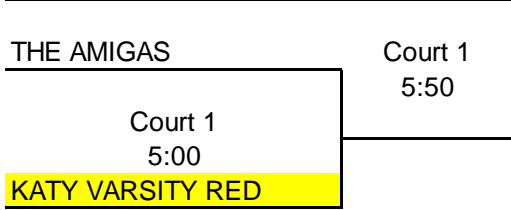

JV/Varsity Tournament

Loser of the last match will ref
the following game on that court

HIGHLIGHTED TEAMS REF FIRST

KSTY VARSITY RED

CYPRESS WARRIORS

TEXAS ELITE

JERSEY VILLAGE PINK

Court 5
5:00