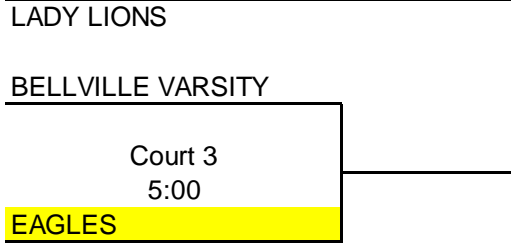

JV/Varsity Tournament

Loser of the last match will ref
the following game on that court

HIGHLIGHTED TEAMS REF FIRST

KSTY VARSITY RED

CYPRESS WARRIORS

TEXAS ELITE

JERSEY VILLAGE PINK

Court 5
5:00

TEXAS ELITE

T.O.

THUNDER

Court 6
5:50

WILLOWBROOK 15 WHITE

Court 5
5:50

Court 5
6:40

Court 2
7:30